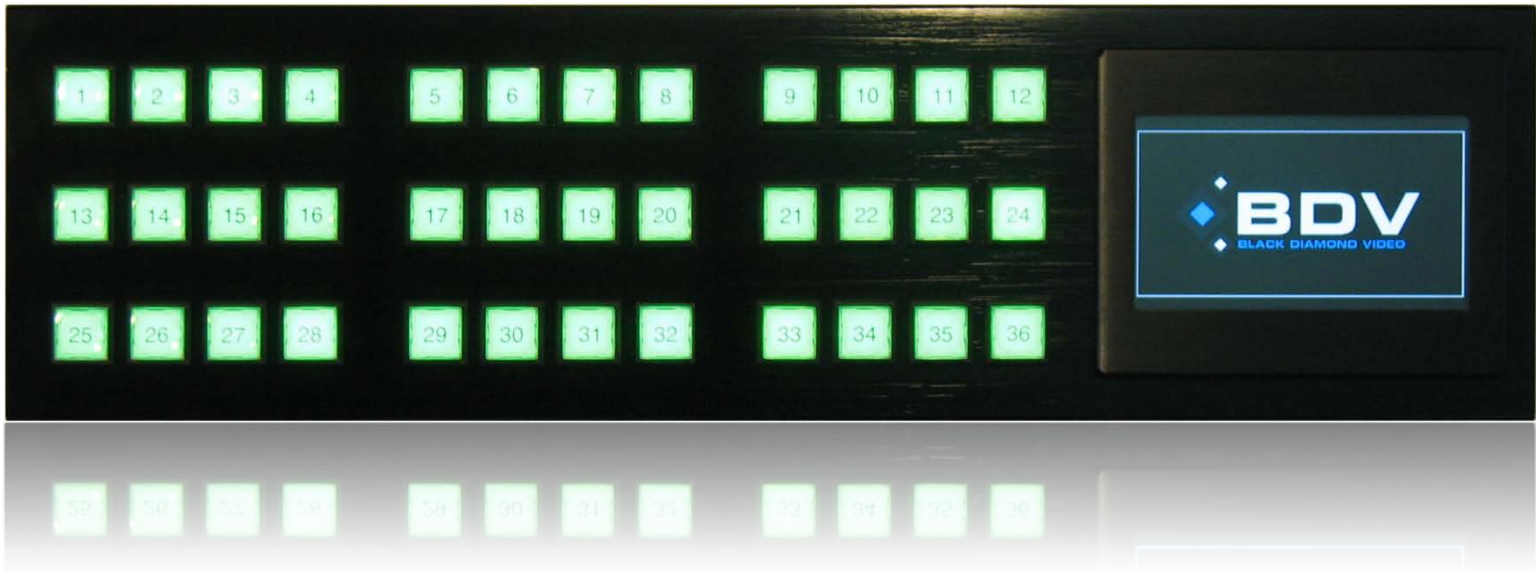

CXPS-XY-CP

Hybrid XY Remote Control Panel

Ethernet or RS-232 Control, PoE Capable
Hybrid Switch and Touch Panel Control
Tri-Color LED Buttons
User Programmable Macros
Rack Mount or Desktop Mount
Built-in Diagnostics

- Scalable up to 36x36 Hybrid Switch Control Panel for Matrix Routers
- Intelligent Switch LED for Input and Output Status Indication
- Ethernet or RS232 Control
- External or PoE Power
- Power and Control from a Single Network Cable
- Intuitive Touch Panel
- User Programmable Macros and Effects
- Switch LED and LCD Brightness Control
- Rack Mount or Desktop Control
- Field Upgradeable Firmware
- Rugged Aluminum Enclosure
- Built in Diagnostics

External Operating Voltage	External +5V DC +/- 5%
Power over Ethernet Operating Voltage	37V to 57V DC
Power	8W
Power Options	Pin Power or External
External Power Supply (Included)	In: 100-240Vac, 50-60Hz, Out:+5V DC 3A
Power Supply Plug Dimensions	2.1mm I.D. x 5.5mm O.D. x 12mm Female
Programmable Macros	2K
Touch Panel	480x272, 16-bit color
LED/LCD Brightness Control	0 – 100%
Control (Programmable from Touch Panel)	RS232 or Ethernet
Switch	Tactile, Momentary, Tri-Color
Field Upgradeable Firmware	Yes
Built-in Diagnostics	Yes
Multipoint Control Support	Yes
Control Panel Configuration	4x4 up to 36x36
Rack Mount Height (Brackets Included)	3U
Dimensions	17.5 (444.5) x 4.75 (120.7) x 1.6 (40.64) in(mm)
Weight	5.2 lbs
Operating Temperature/Relative Humidity	0 - +50C / 10-80%