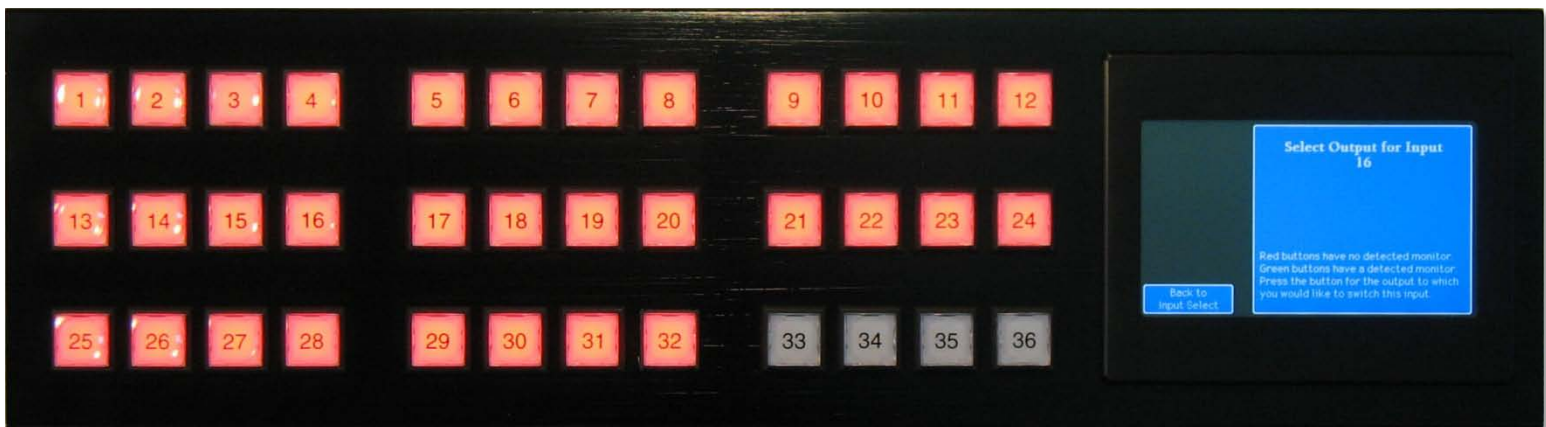

CXPS-XY-CP32